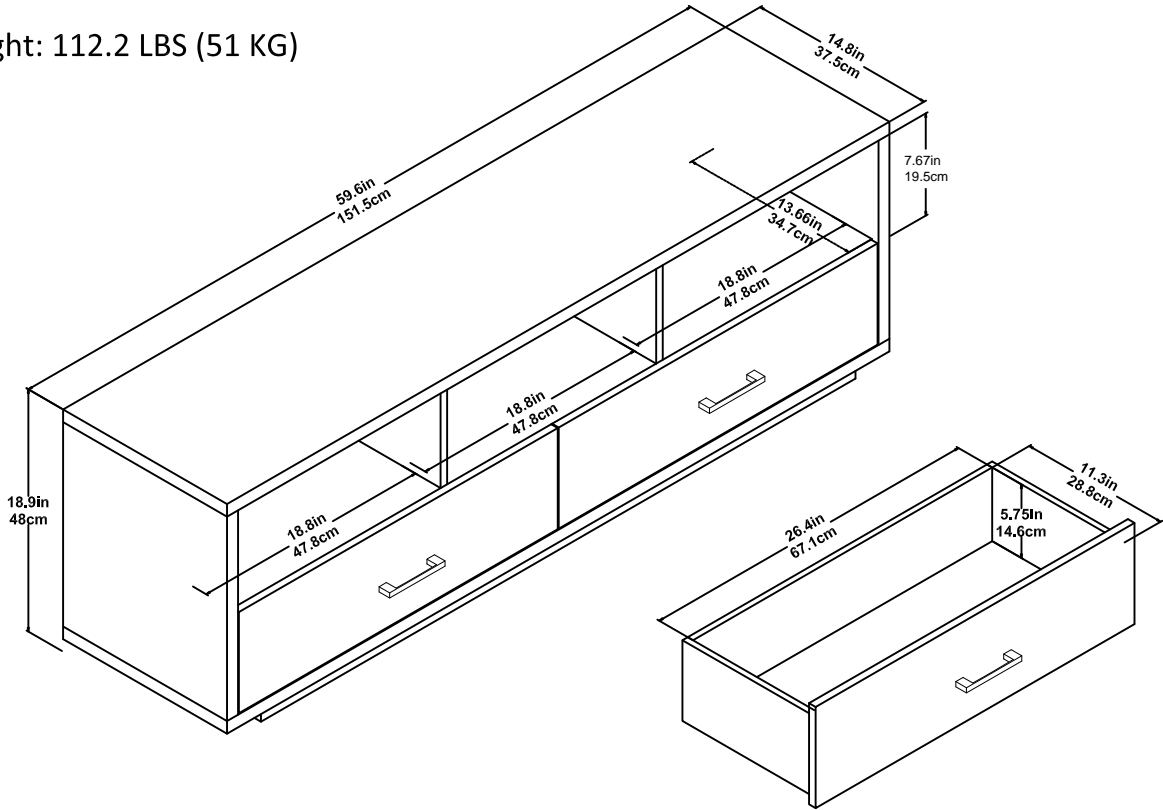

60" TV Stand

Model Number: 1781096PCOM

Finish: Espresso

OVERALL PRODUCT SIZE(in inches)

TV Stand: 59.6" (W)* 14.8" (D)* 18.9" (H)

Unit Net weight: 112.2 LBS (51 KG)

MAXIMUM WEIGHT CAPACITIES